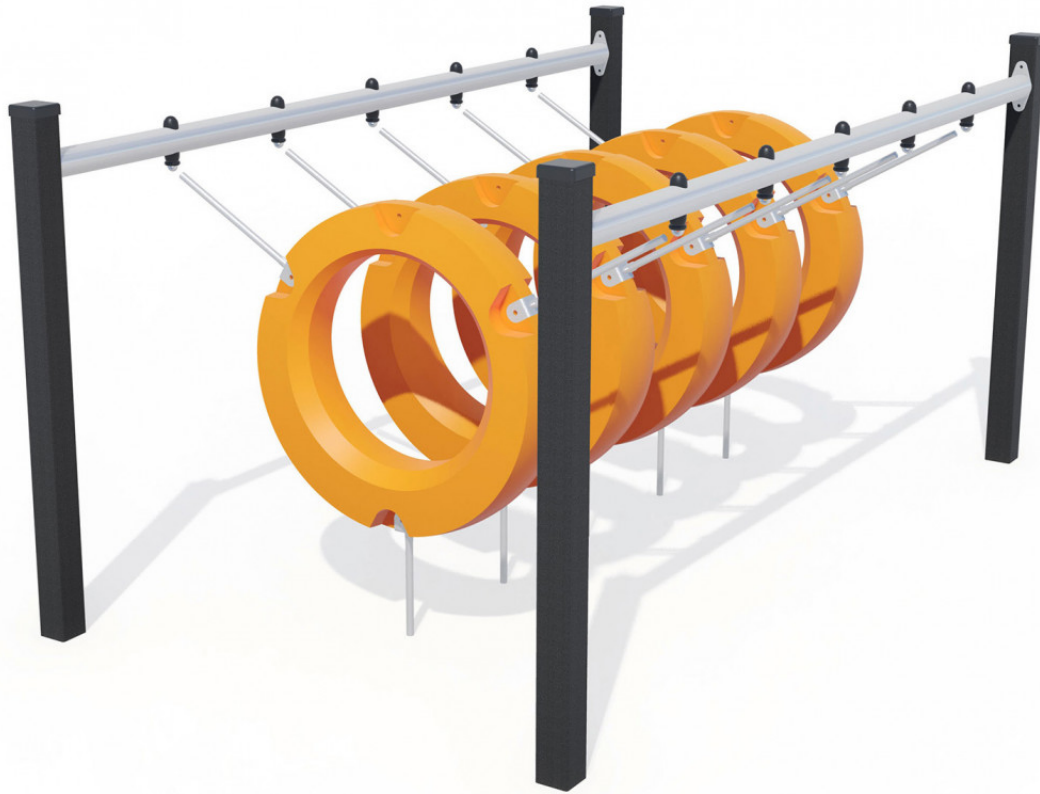

6+

3

1,1m

1 = 2,35m
2 = 1,33m
3 = 1,15m

Motor inclusion
Sensory inclusion
Mental inclusion

Play value : 2

balancing

getting across

x1

x1

Components

Installation of equipment

Impact area =

 Impact area
 Free space

		
1	1,1m	21,5m ²

2

01h00

0.25m³

21.5m²

91kg

10kg