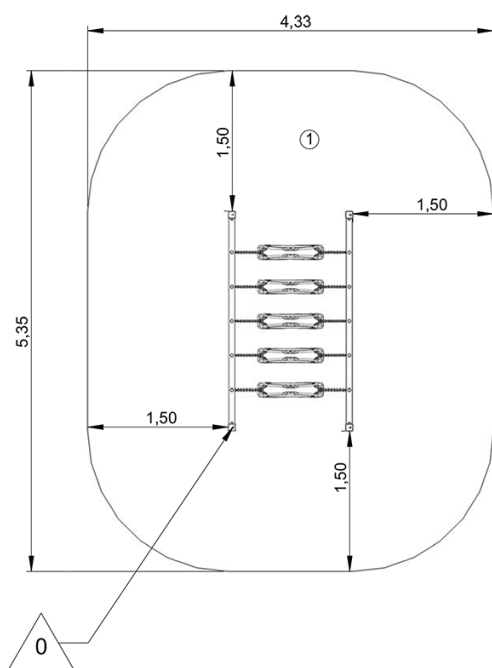

x1

x1

Components

Installation of equipment

Impact area =

 Impact area
 Free space

		
1	1,1m	21,5m ²

2

01h00

0.25m³

21.5m²

91kg

10kg